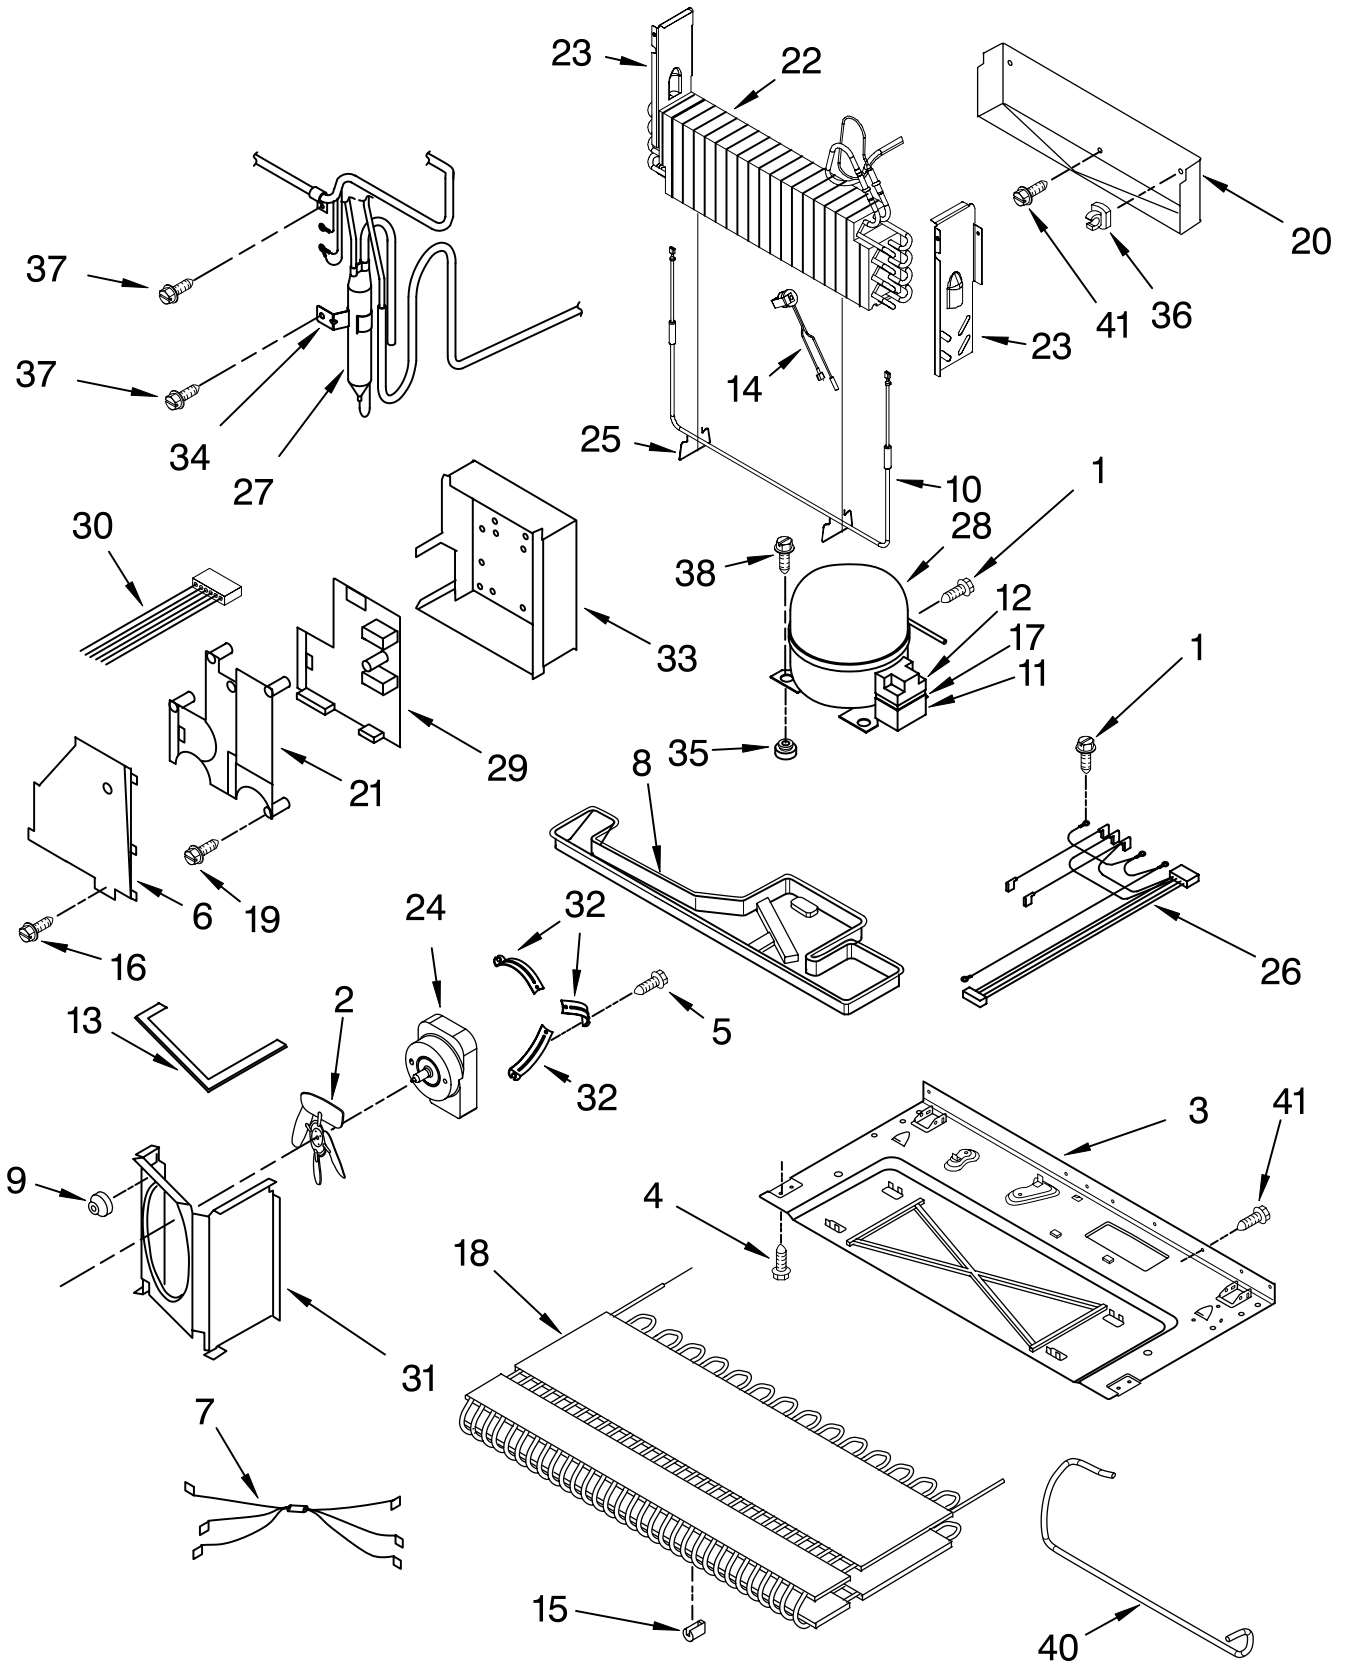

UNIT PARTS

For Models: KBFS20ETWH00, KBFS20ETBL00, KBFS20ETSS00
(White) (Black) (Stainless Steel)

FOR ORDERING INFORMATION REFER TO PARTS PRICE LIST

UNIT PARTS

For Models: KBFS20ETWH00,KBFS20ETBL00,KBFS20ETSS00
(White) (Black) (Stainless Steel)

Illus. No.	Part No.	DESCRIPTION
1	67006433	Screw
2	67004952	Blade, Fan
3	67005889	Base
4	67006573	Screw
5	67004954	Screw
6	67005421	Cover, HV Box
7	67005679	Harness, Evap Heater
8	67007175	Drain Pan
9	61004743	Grommet (3)
10	67002493	Evaporator Heater
11	C8931612	Capacitor (See Item # 12)
12	67005560	Overload/Relay (Capacitor Incl.)
13	61003210	Seal
14	67003426	Bi-Metal
15	67005680	Grommet (7)
16	67006615	Screw
17	67007052	Strap
18	67006131	Condenser
19	67006550	Screw
20	67002490	Tray, Drip
21	67005719	Spacer
22	12002041	Evaporator

Illus. No.	Part No.	DESCRIPTION
23		Dam
	67001084	Right Side
	67001083	Left Side
24	67004432	Motor, Fan
25	10428101	Clip, Heater
26	13060201	Harness, Unit
27	2317845	Drier (Service)
28	12002634	Compressor (Includes Items 11, 12, 17, 27 & 35)
29	12782027	Control Board
30	12972902	Harness, Wiring
31	12575305	Shroud
32	67004953	Bracket, Fan Motor
33	67005718	Box, Control
34	10547003	Clip, Drier
35	67003493	Grommet (4)
36	10623002	Clip, Evaporator
37	67006737	Screw
38	67006432	Screw
40	67004700	Tube, Discharge
41	67006425	Screw

Illus. No.	Part No.	DESCRIPTION
Following Parts Not Illustrated and Optional Parts Not Included 		
	978025	Valve, Access (1/4")
	978026	Valve, Access (5/16")
	978027	Valve, Access (3/8")
	978028	Valve, Access (1/2")
	978029	Valve, Access (5/8")
	978030	Valve, Access (3/4")
	876764	Valve, Access (3/16")
REFRIGERANT CHARGE 		
5.0 Ozs. (R-134A)